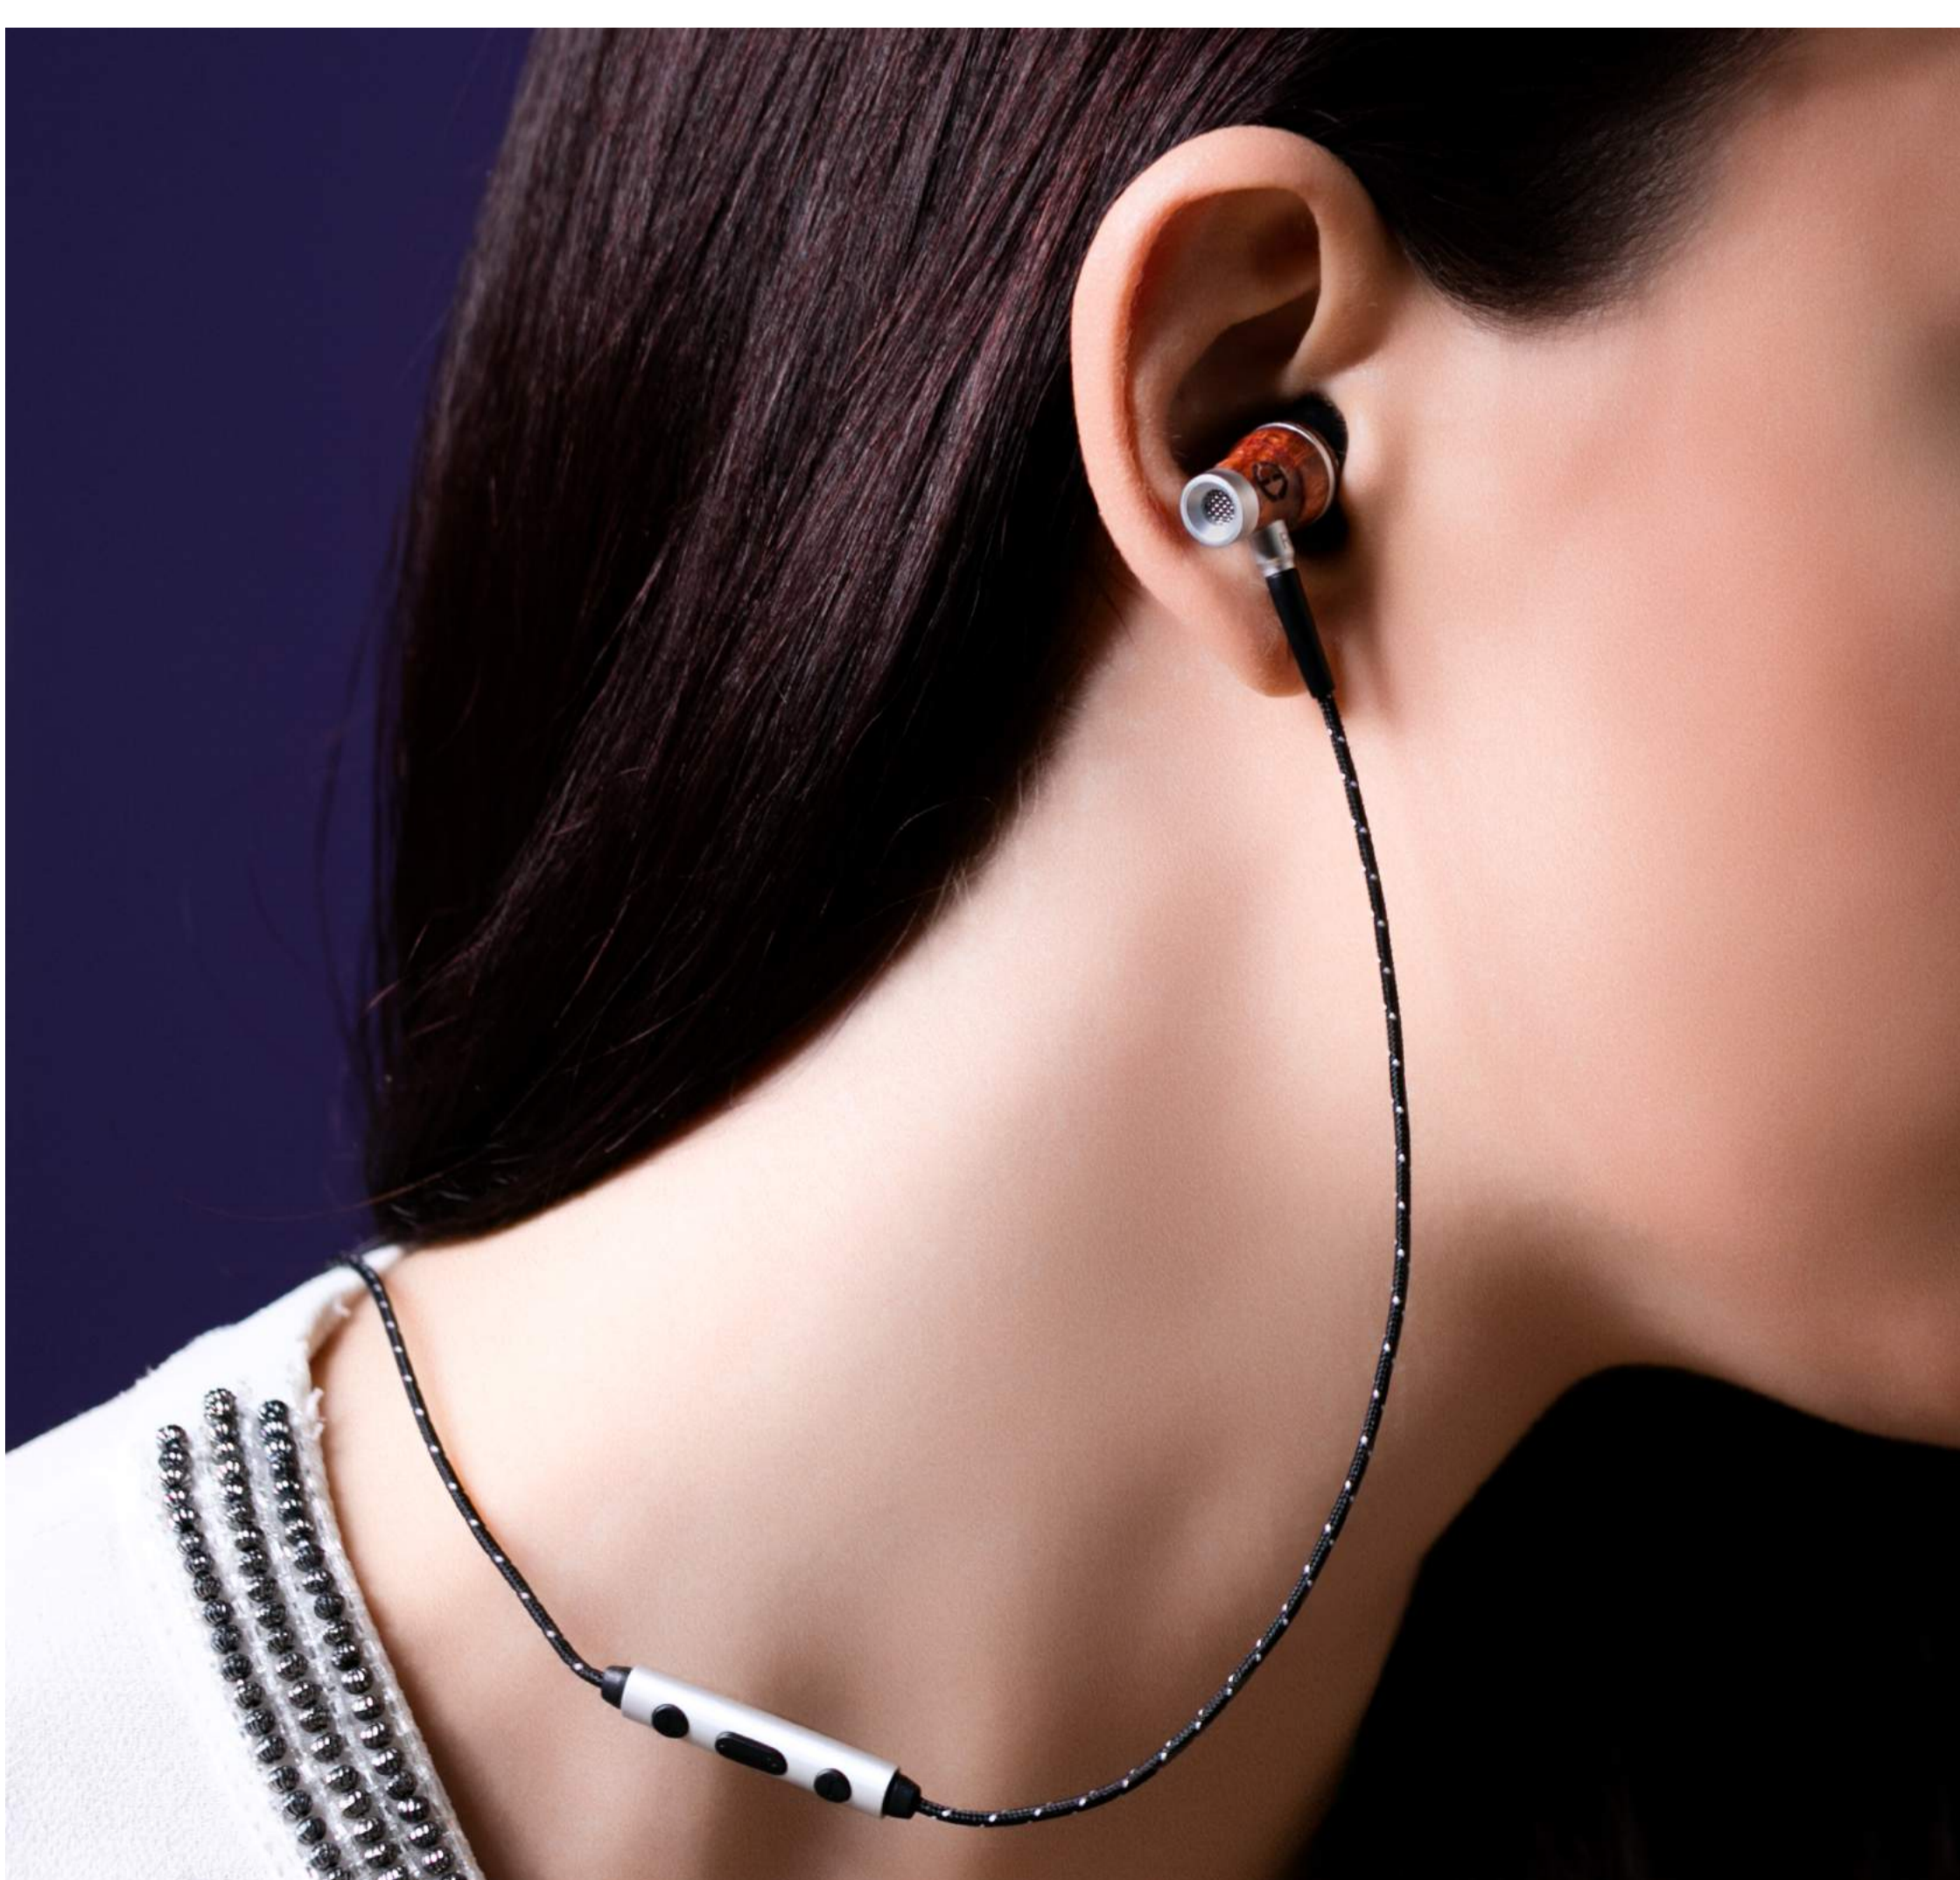

WOODOO

Woodoo

In-Ear headphones + integrated microphone
with three-button remote.

TURN ON THE CONCERT IN YOUR EARS.

€ 49,99 SRP

Protective Pouch
Allows a valid protection against
little crashes and scratches

Microphone
Built-in HD mic for calls

Powerfull bass
Excellent clear sound

Crystal clear Audio
A natural sound on headphones
when playing music

3 Button Remote
Mic Play/Pause and Volume Buttons

Product Information

OVERVIEW

The design and sound quality in the natural materials. The acoustic property of the real wood and the particular shape design of Geneeo in-ear headphones deliver an exceptional sound quality. The warm and natural tones allow the sound to be transformed into deep bass and crystal clear mids and highs that turn on the concert in your ears. 3 sizes of comfortable ear sleeves (S/M/L) are included in the package that placed on the speaker provide perfect insulation from the outside world. The anti-tangle cord with white and black two-tone intertwined nylon fabric has a remote control in high-end aluminum with built-in microphone and three buttons connected to it, that let you adjust the volume, play music and answer or hang up the phone. A compact luxury "carbon look" pouch complete the offer, allowing you to protect your earphones and carry them with you everywhere.

TECH SPECS

Material: Premium rosewood and aluminum with a stylish anti-knots nylon braided cable

Driver Unit: Dynamic Neodymium driver

Connection: 3.5 mm gold-plated jack

Cable Length: 48"/1.2 m nylon braided cable